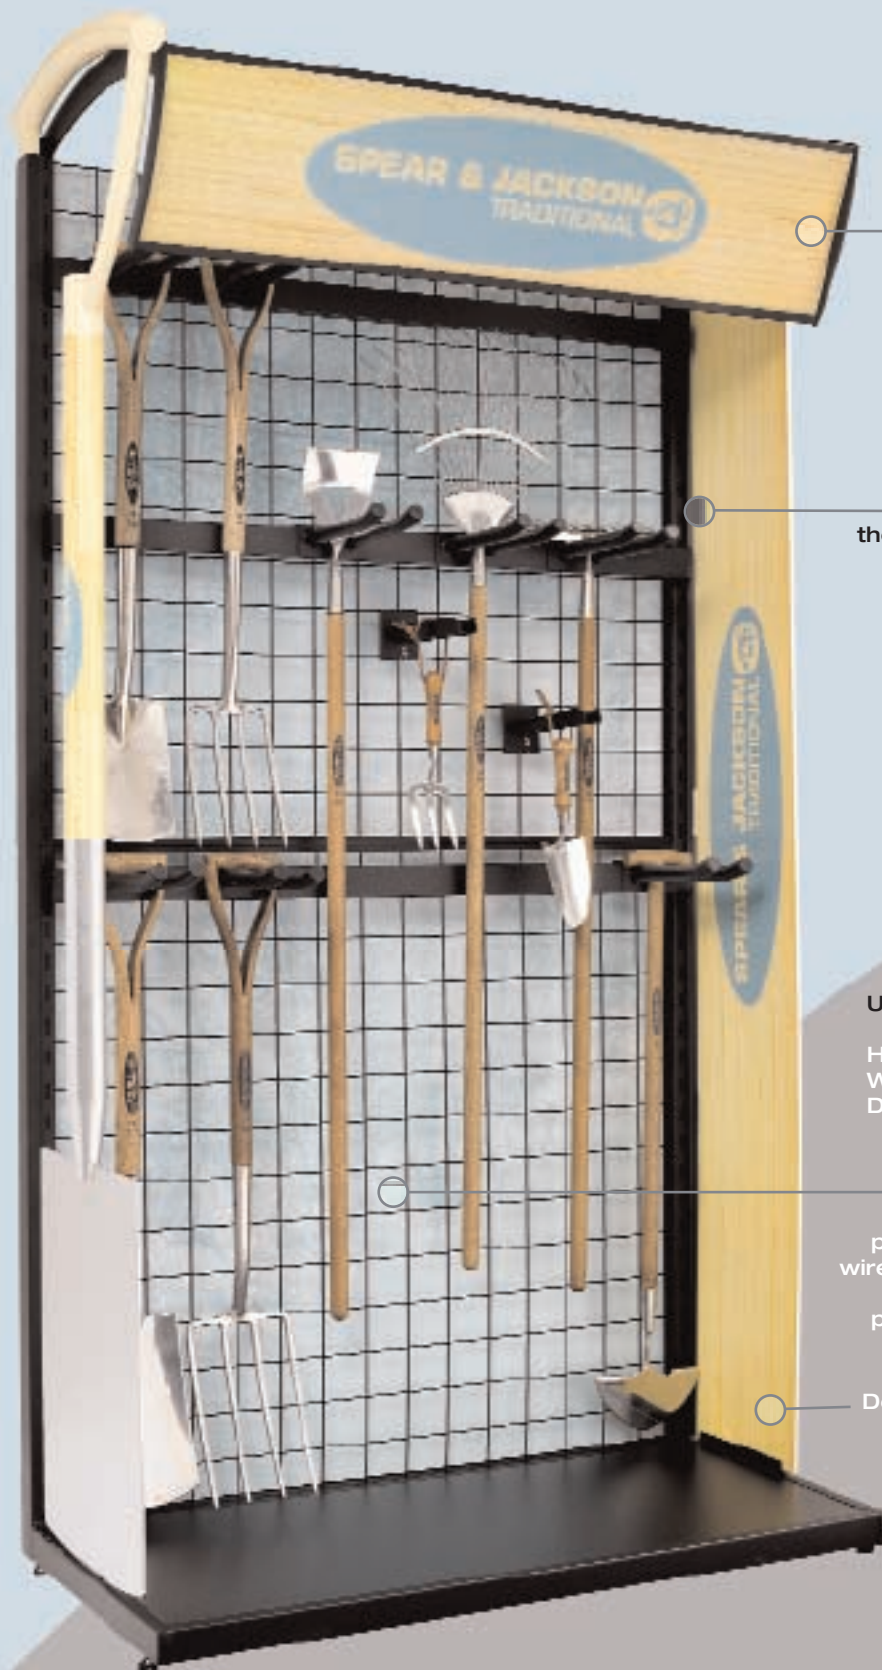

# TRADITIONAL

digging, cultivating and garden hand tools range

The header is illuminated with LED's and a spotlight tray is attached to the top of the unit to provide product downlighting

The main frame of the unit is tubular steel

### Unit Dimensions

Height 2220mm  
Width 1230mm  
Depth 600mm

The product hooks supporting lighter products hang off the wire mesh at the rear of the unit. The heavier products hang off the horizontal bars

Detachable side panel

Code	Product Description	Special Nett	Qty	Barcode
TRAD-DISP	Traditional Stand	FOC	1	5012095063087
TRAD-PRINT	Traditional Graphics Package	FOC	1	5012095063094
See Reverse	Digging Spade, Digging Fork, Border Spade, Border Fork, Soil Rake, Lawn (Flexo) Rake, Dutch Hoe, Edging Knife, Hand Trowel, Weed Fork	£348.00	5 of each item	See Reverse